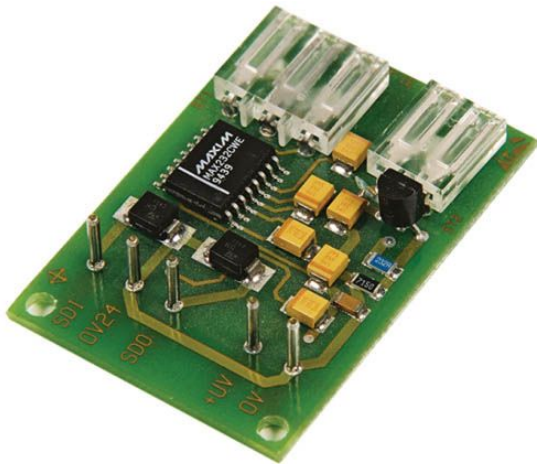

## SM 24 Interface module

V24 interface for central panel networking in SRT network in combination with fiber optic cable (LWL), connection of peripheral equipment or a modem. The ANNE 10 has three sockets for SM 20 or SM 24.

### Ordering Information

SM 24 Interface module	SM 24
For connecting peripheral equipment, modem, max. 3 sockets for SM 20 or SM 24	