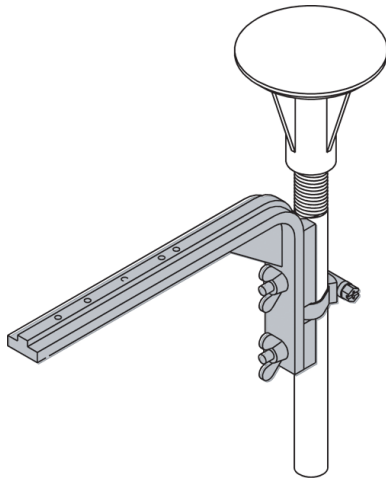

Mounting bracket for fire detectors on false floor stilts

Mounting bracket to mount the detector in floor cavities.
The detector base is **not** included in the scope of delivery.

Ordering Information

Mounting bracket for fire detectors on false floor stilts FMX-DET-MB